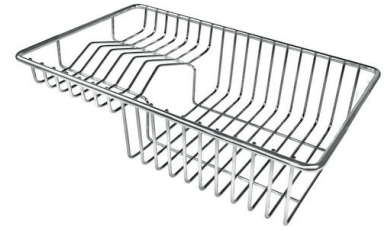

## OPTIONAL ACCESSORIES

**Glass chopping board**  
8631 300

**HPDE Twin chopping board**  
8644 101

**Stainless steel plate rack**  
8100 303  
\* only in combination with the accessory  
8644 101

**Stainless steel plate rack**  
8100 201