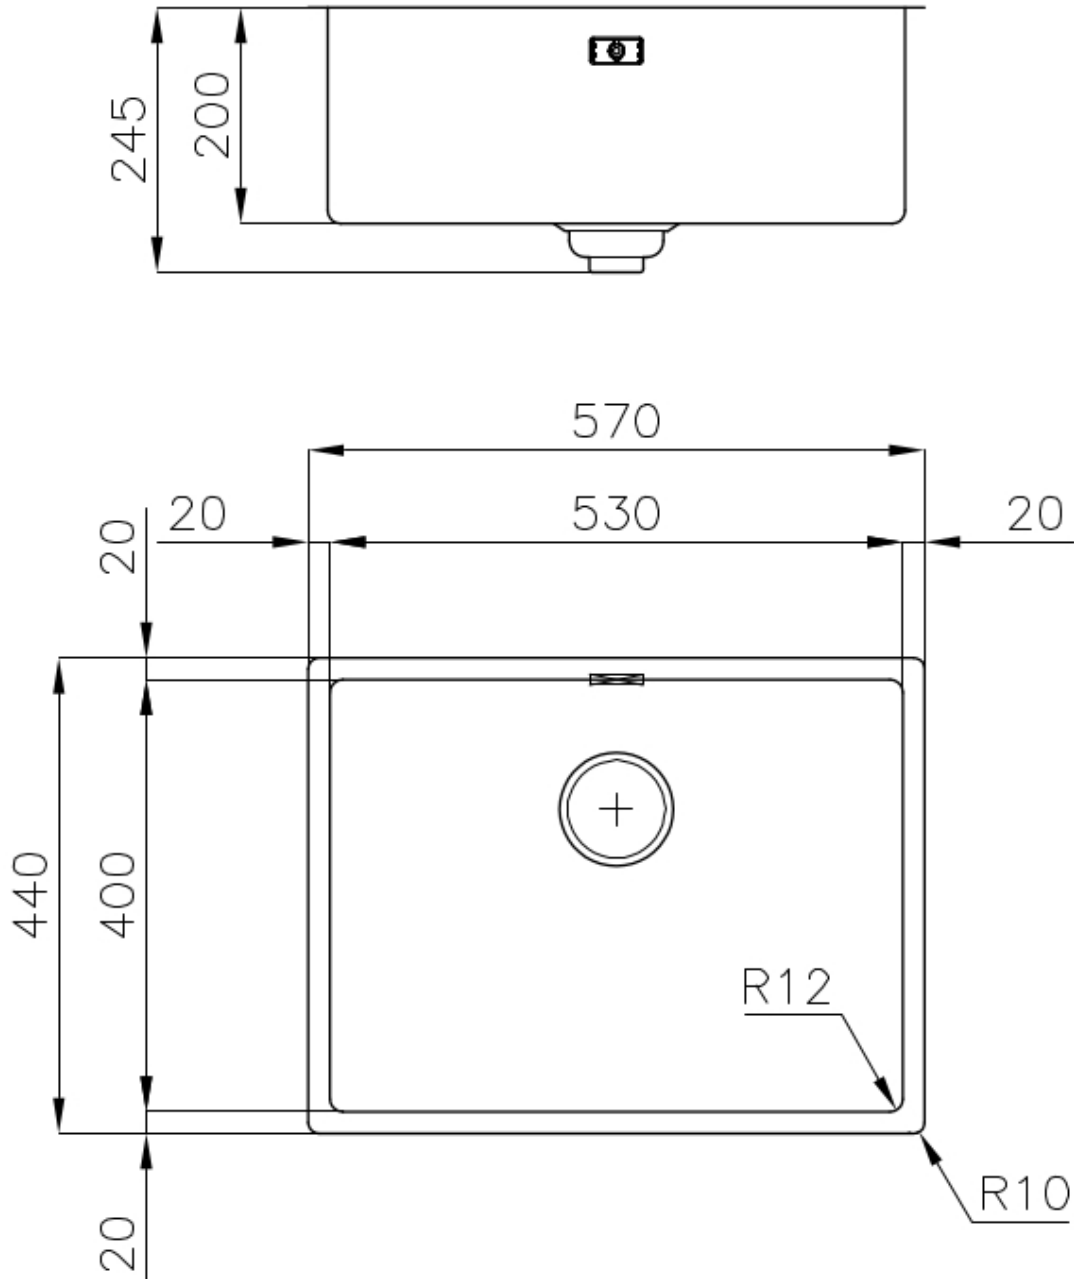

TECHNICAL DATA