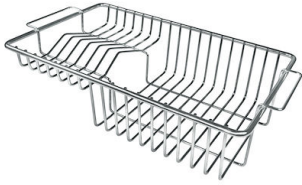

## OPTIONAL ACCESSORIES

**Glass chopping board**  
8631 300

**HPDE Twin chopping board**  
8644 101

**Stainless steel plate rack**  
8100 303  
\* only in combination with the accessory  
8644 101

**Stainless steel plate rack**  
8100 201