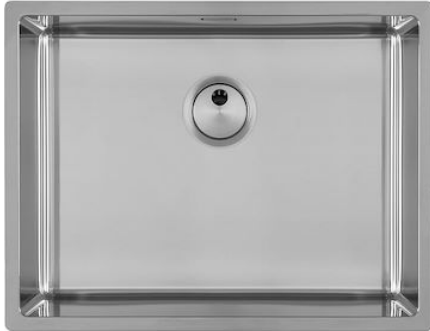

### DETAILS

|                        |   |
|------------------------|---|
| Edge/Installation Type | Undermount  |
| Material               | AISI 304 stainless steel  |
| Texture                | Foster brushed  |
| Base                   | 60 cm   |
| Dimensions             | 570x440 mm  |
| Standard fittings      | Fixing hooks, gasket, drain, overflow and siphon, boxed packing |
| Mixer holes            | No standard holes   |
| Built-in hole          | View technical data sheet                                       |
| Drainer                | No  |

Width 57 cm

---

Bowl dimension 530x400mm

---

Number of bowls 1 bowl

---

Waste fitting Drain SPACE 3,5"

---

Notes: As the product consists of a single seamless steel surface with no gaps or interstices, the use of garbage disposal and waste fitting with automatic control is not permitted.

---

### ONE SEAMLESS STEEL SURFACE

The waste-fitting and overflow are moulded on the sink. The product is therefore made out of one seamless steel surface, without gaps or interstices. A great plus in terms of hygiene.